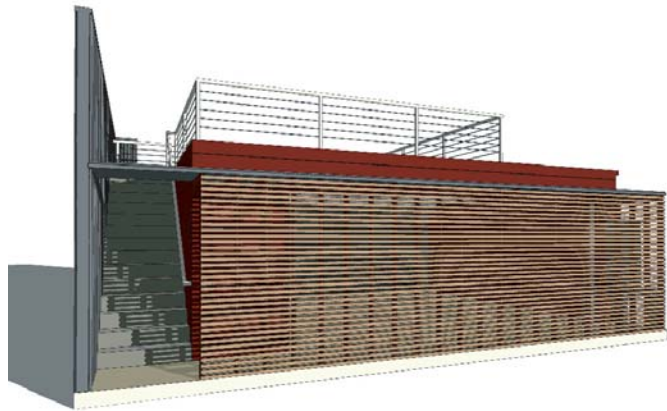

ALLEY SIDE VIEW

GARDEN SIDE VIEW

GARDEN

PLAN VIEW

v2.2

If you're squeezed for space, go up! This 2-car version provides a rooftop patio and garden. Like v2.1, the garden side is a trellis rather than solid wall. The alley side parapet is high enough to provide privacy, while the cable railing allows maximum visual connection to the house and garden.

Key Legend

- 1 Parking space
- 3 Storage area
- 4 Overhead door
- 5 Rain barrel

Tom Bassett-Dilley Architect, Ltd.
 301 Harrison Street
 Oak Park, IL 60304
 708.434.0381
 tom@drawingonplace.com