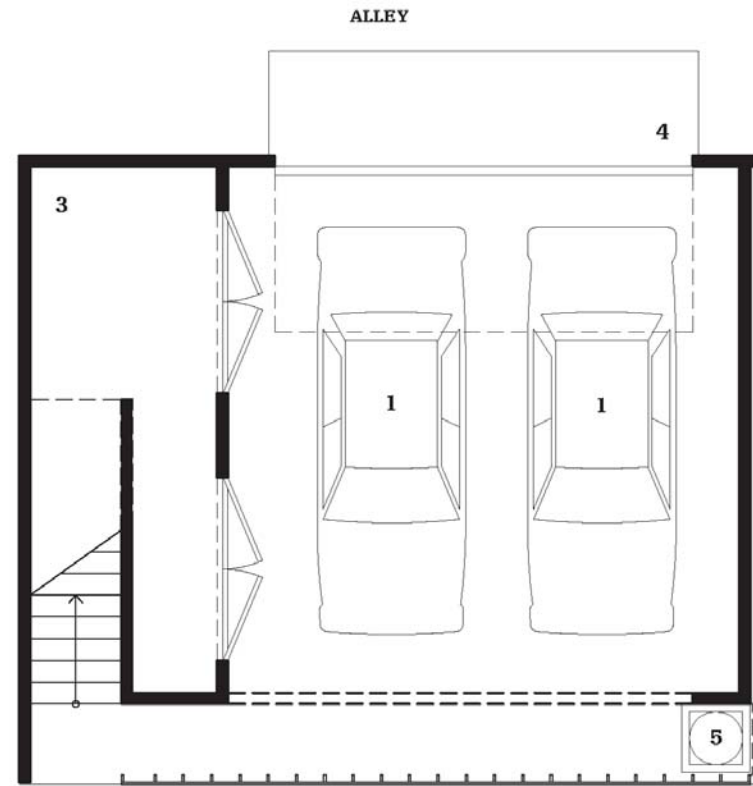

ALLEY SIDE VIEW

GARDEN SIDE VIEW

GARDEN

PLAN VIEW

v2.2

If you're squeezed for space, go up! This 2-car version provides a rooftop patio and garden. Like v2.1, the garden side is a trellis rather than solid wall. The alley side parapet is high enough to provide privacy, while the cable railing allows maximum visual connection to the house and garden.

Key Legend

- 1 Parking space
- 3 Storage area
- 4 Overhead door
- 5 Rain barrel

Tom Bassett-Dilley Architect, Ltd.
 301 Harrison Street
 Oak Park, IL 60304
 708.434.0381
 tom@drawingonplace.com